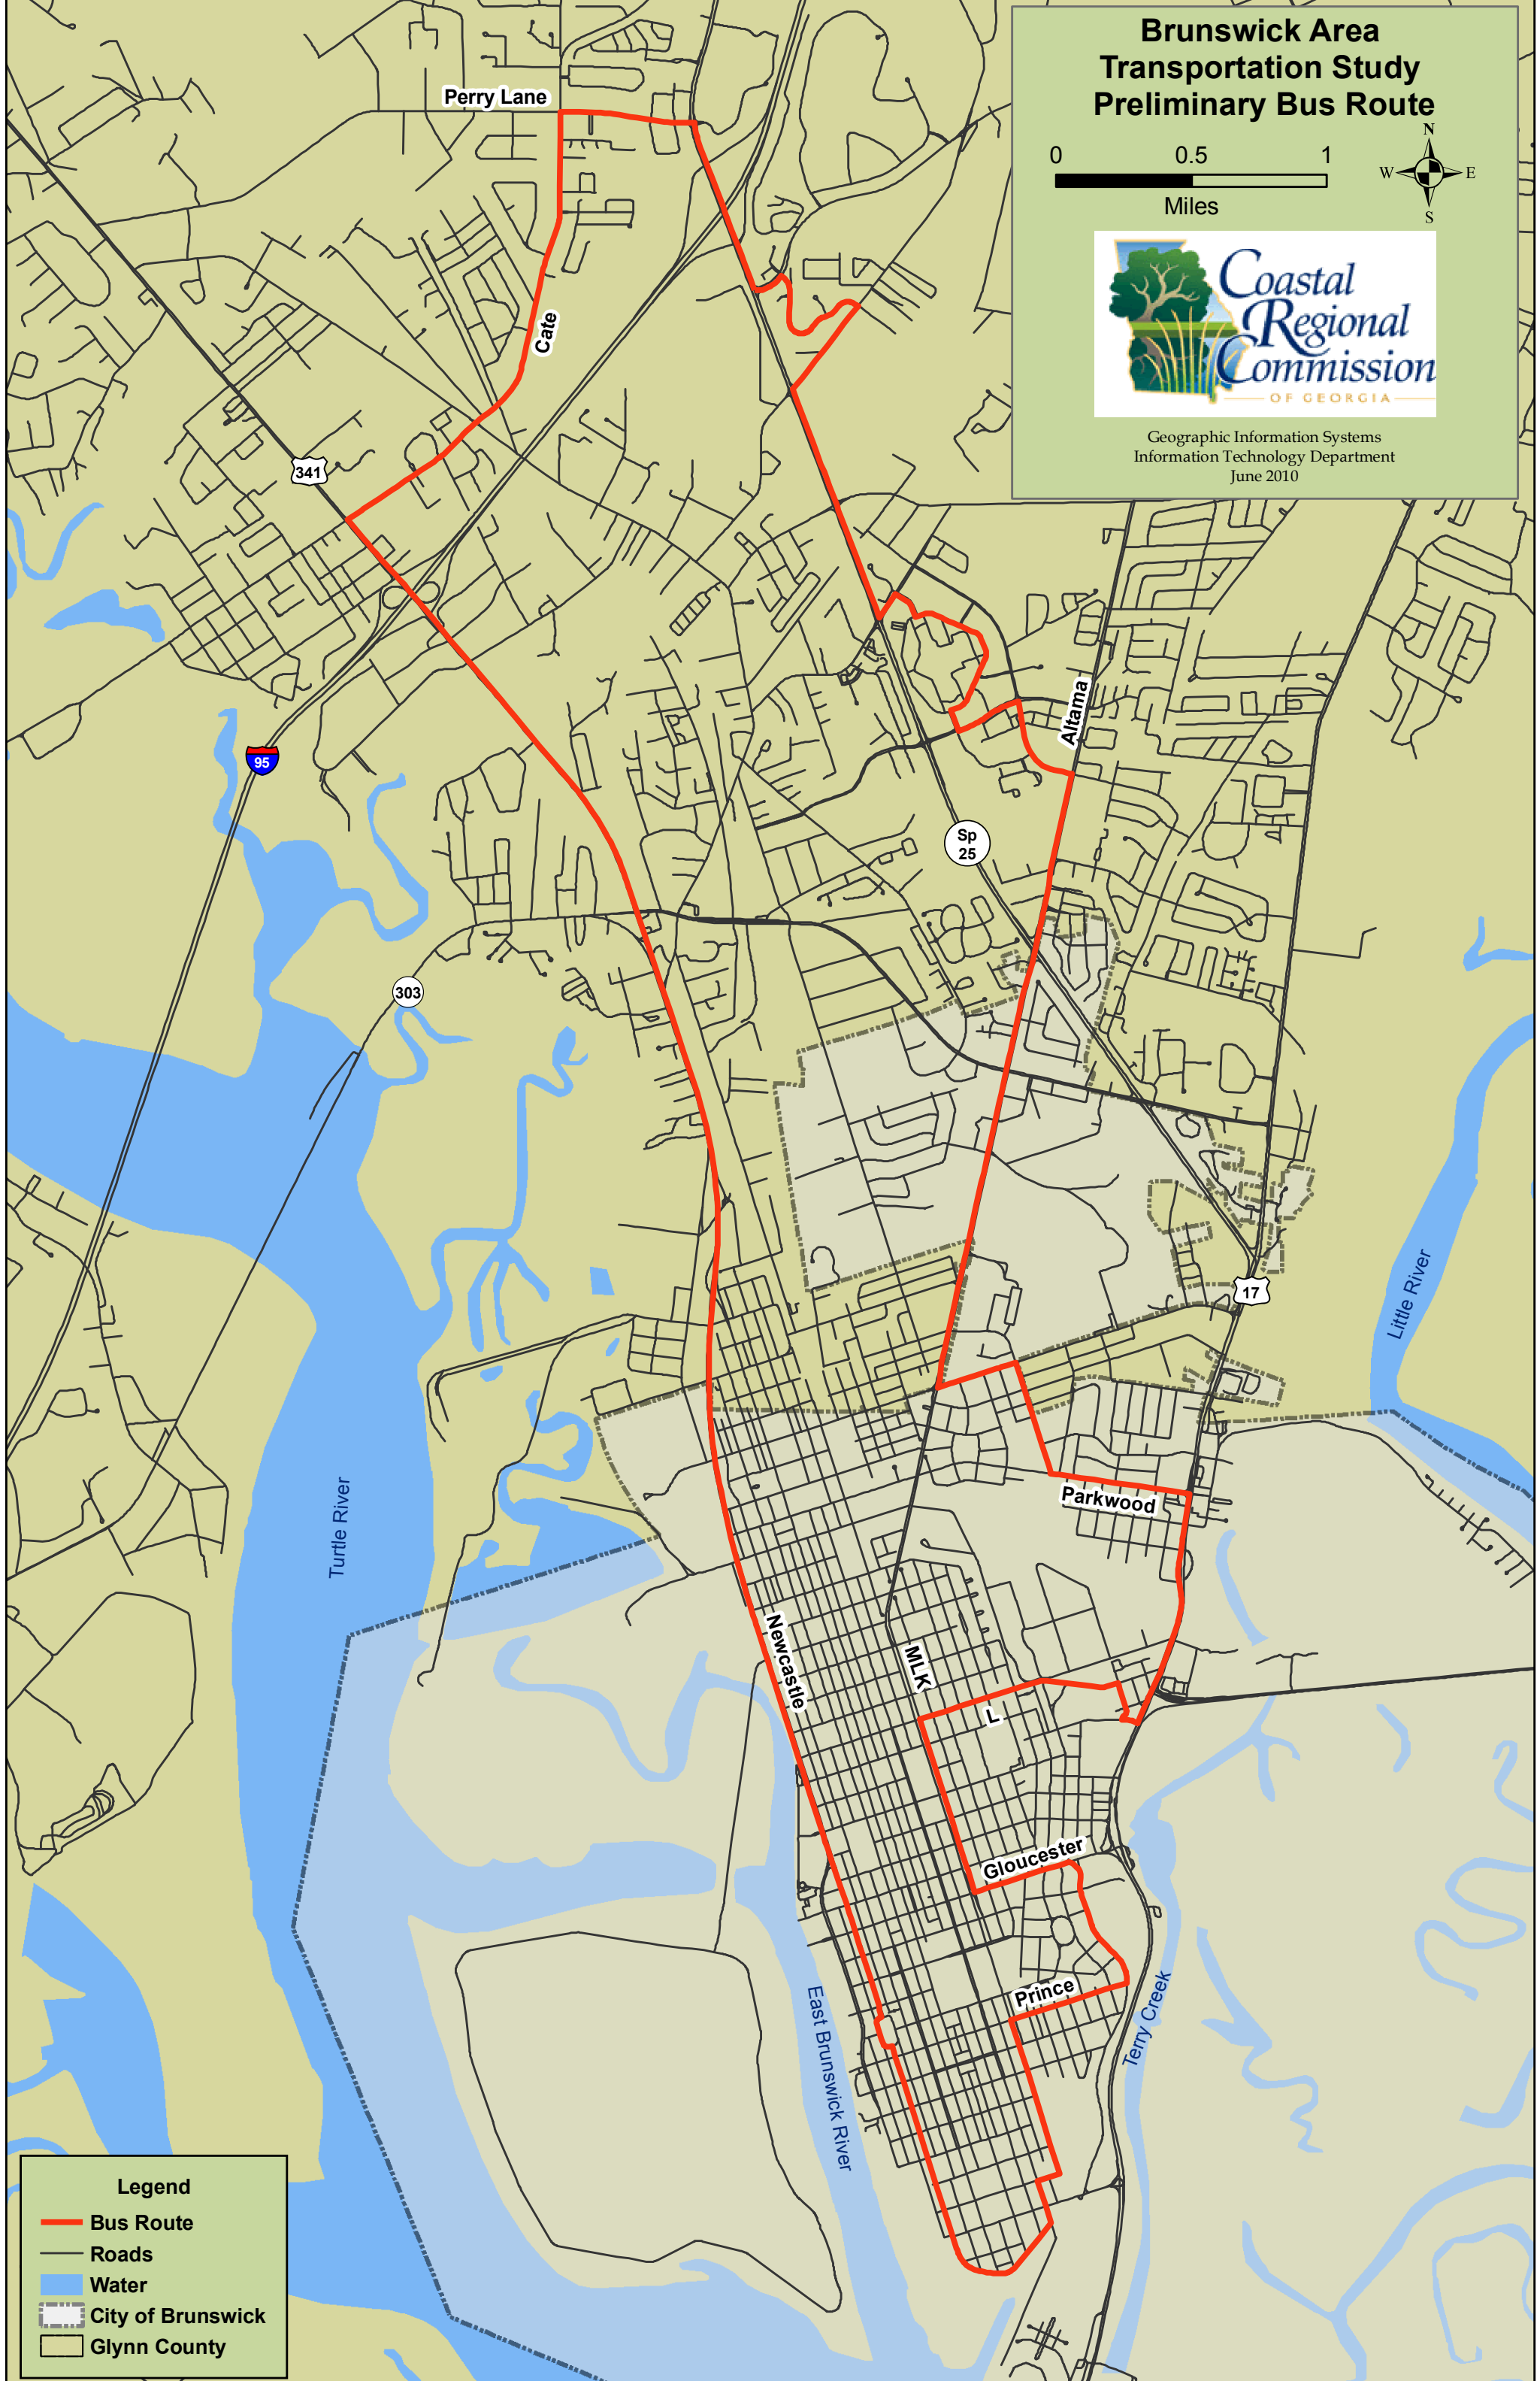

Brunswick Area Transportation Study Preliminary Bus Route

Geographic Information Systems
Information Technology Department
June 2010

Legend

- Bus Route
- Roads
- Water
- City of Brunswick
- Glynn County