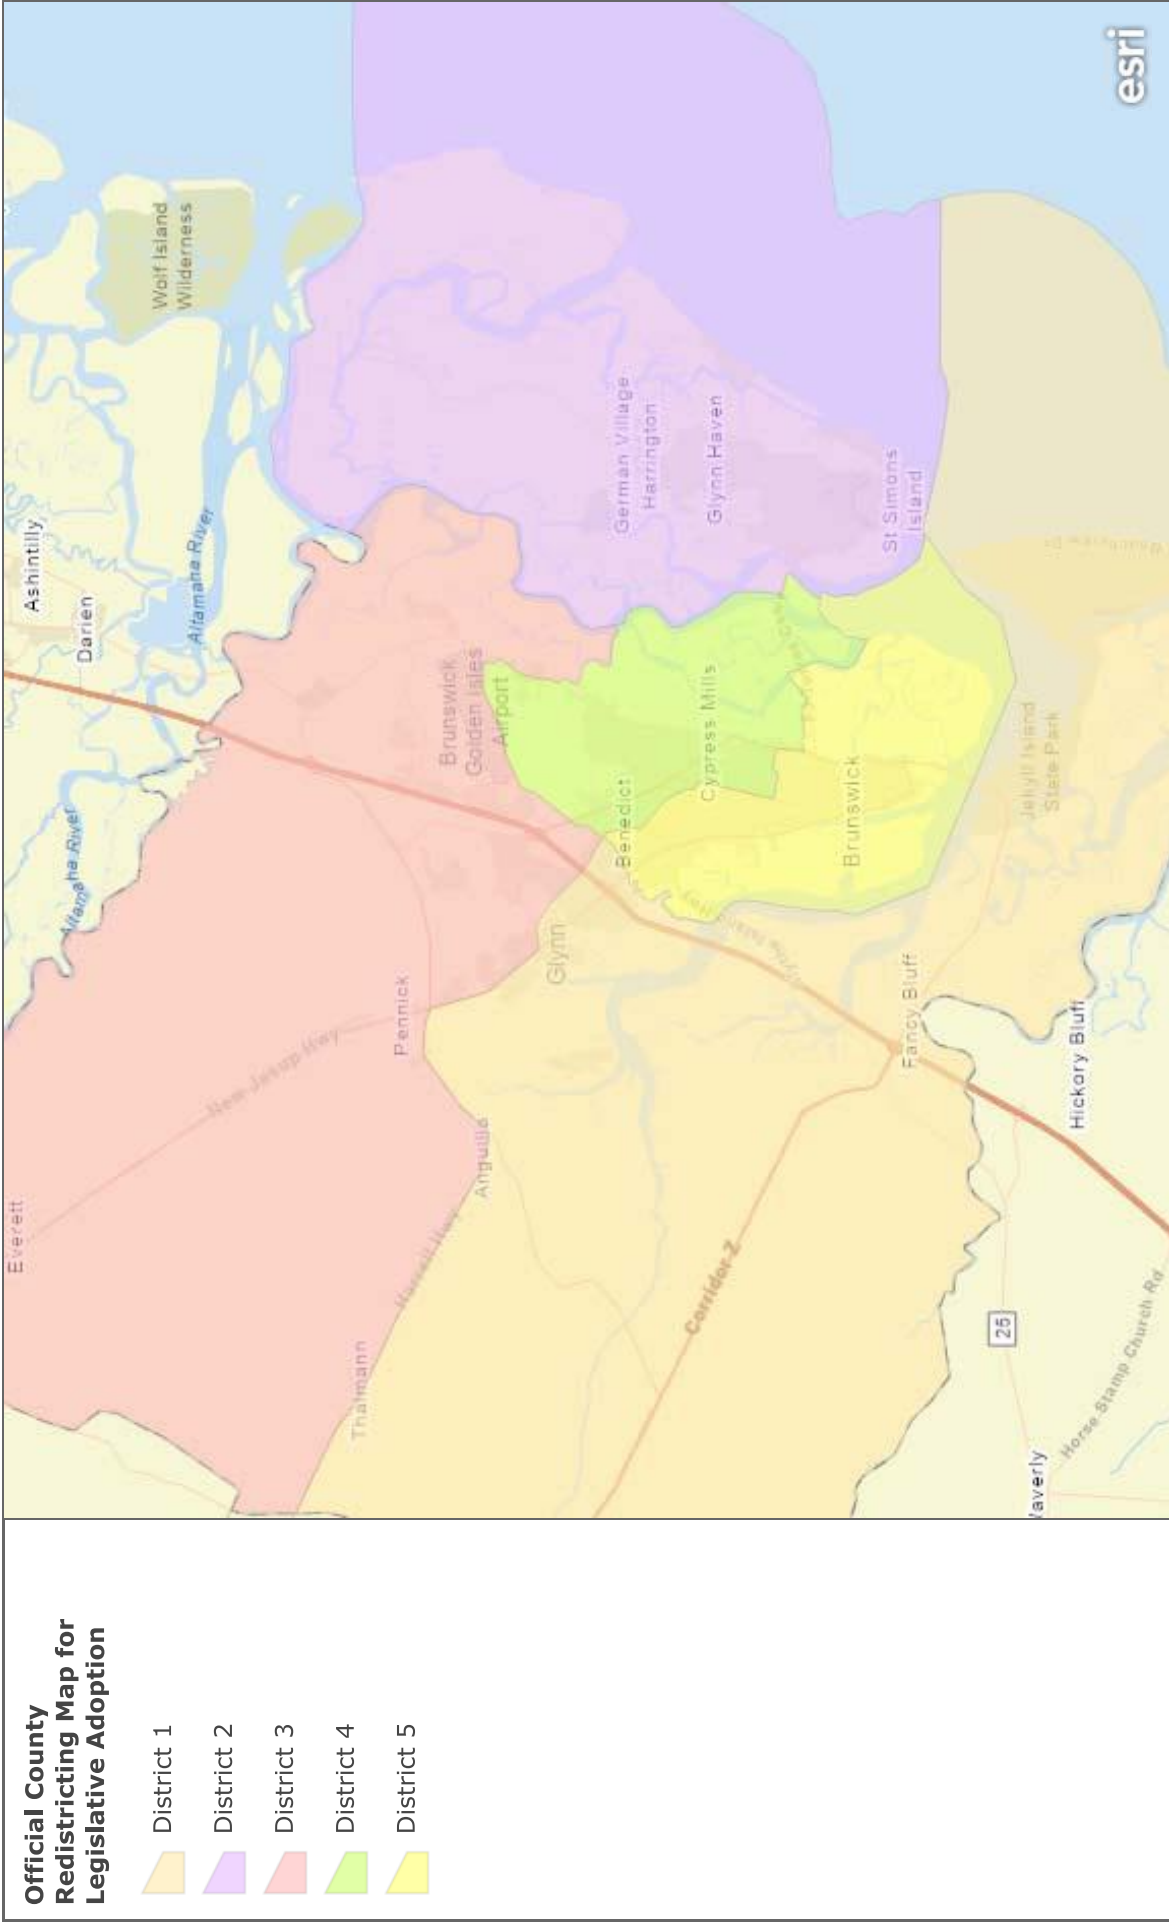

# Official 2021 Glynn County Redistricting Map Ready for Adoption

Glynn County Georgia, Esri, HERE, Garmin, SafeGraph, METI/NASA, USGS, EPA, NPS, USDA