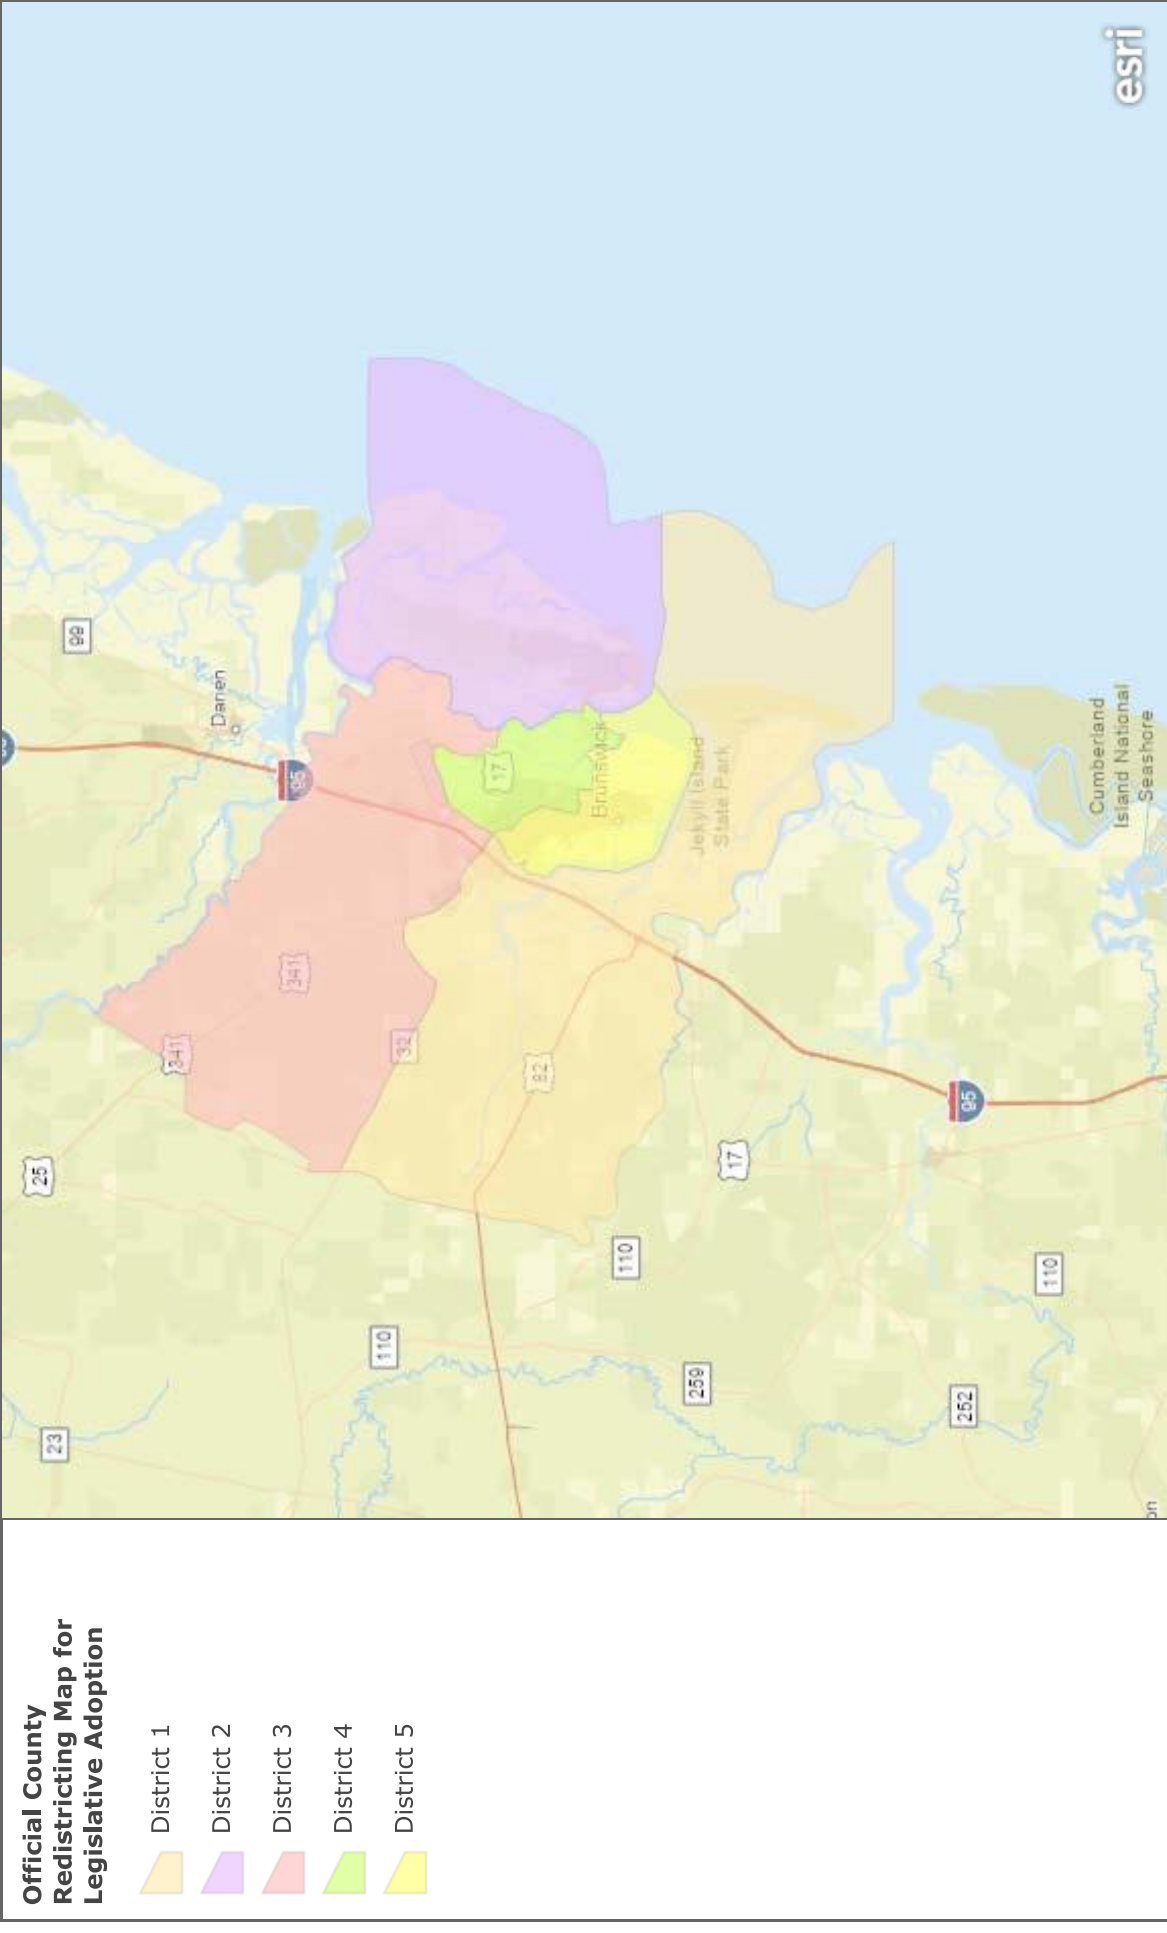

Official 2021 Glynn County Redistricting Map Ready for Adoption

Glynn County Georgia, Esri, HERE, Garmin, SafeGraph, METI/NASA, USGS, EPA, NPS, USDA