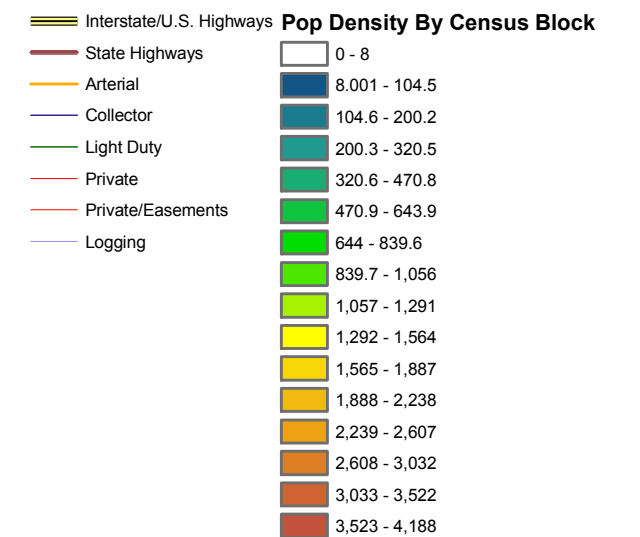

Glynn County, Georgia

Population Density
Total Glynn County
Population 2000: 67,578

Population Density

This map is a product of Glynn County Geographic Information System (GCGIS). The GCGIS expressly disclaims any liability that may result from the use of these maps