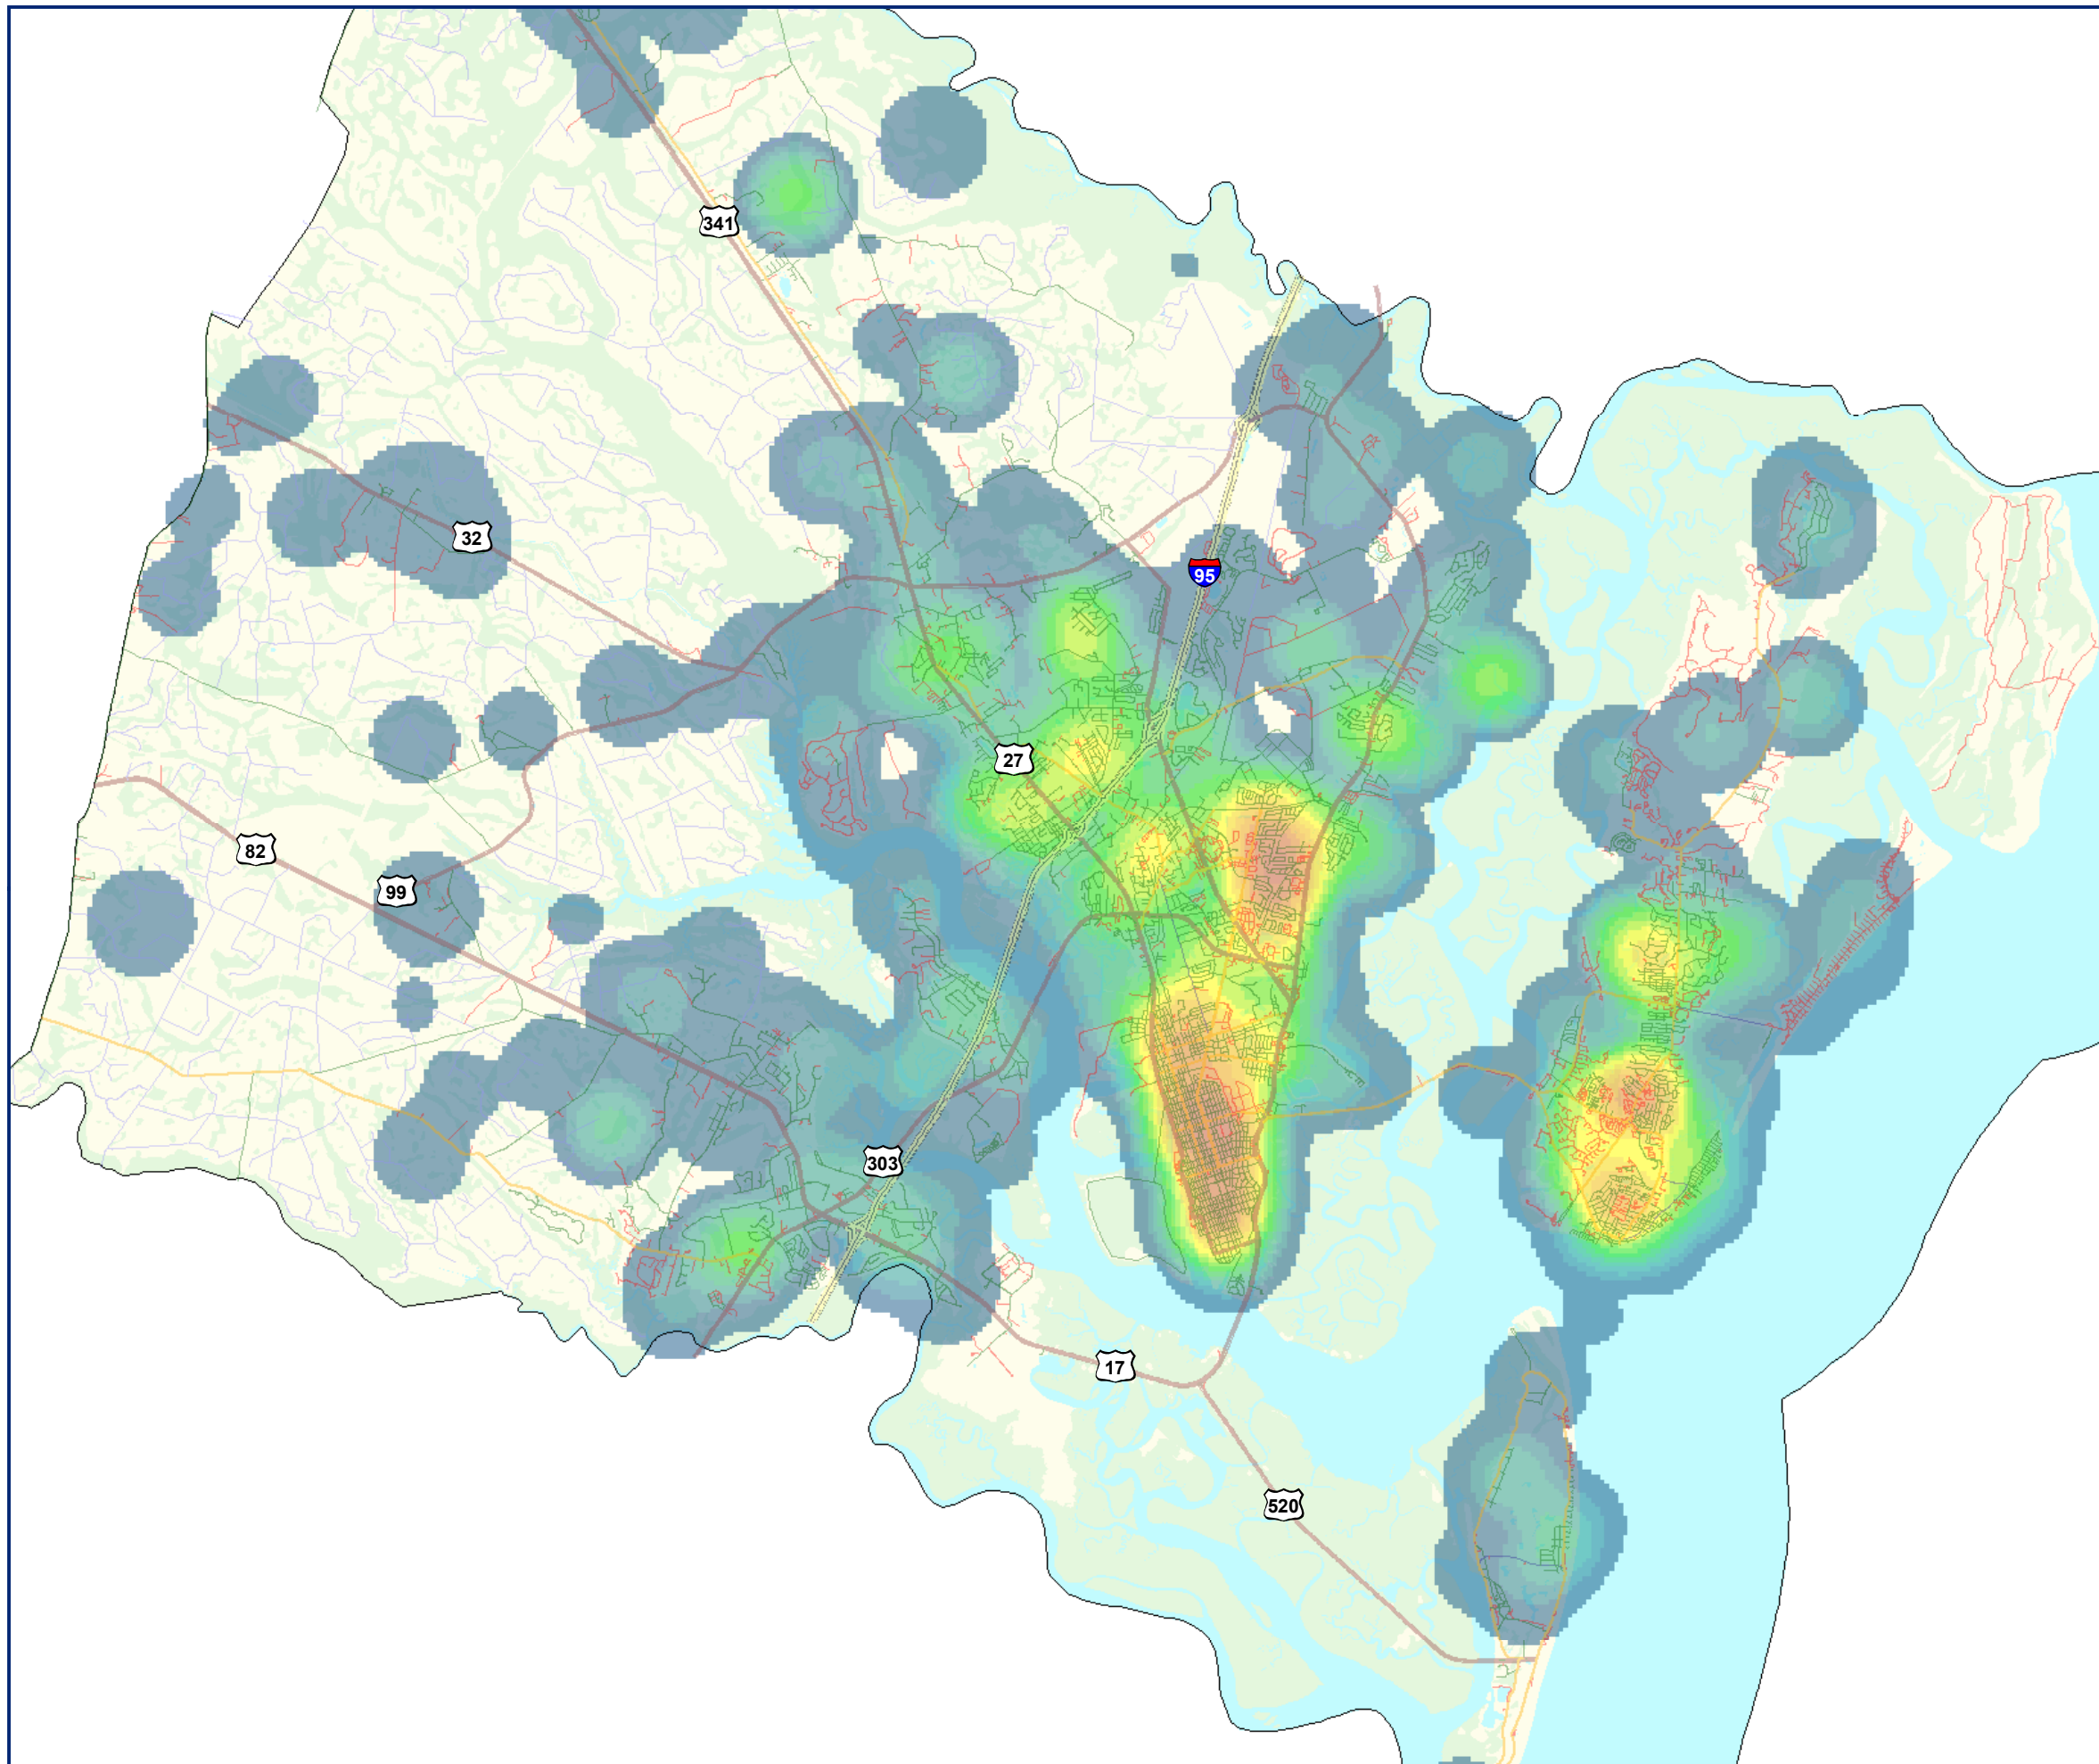

Glynn County, Georgia

Population Density
Total Glynn County
Population 2000: 67,578

Population Density

This map is a product of Glynn County Geographic Information System (GCGIS). The GCGIS expressly disclaims any liability that may result from the use of these maps