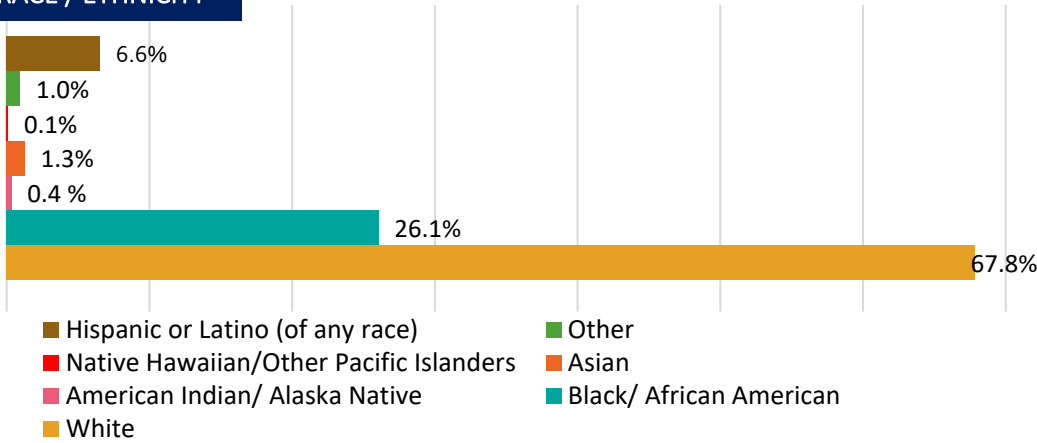

RACE / ETHNICITY