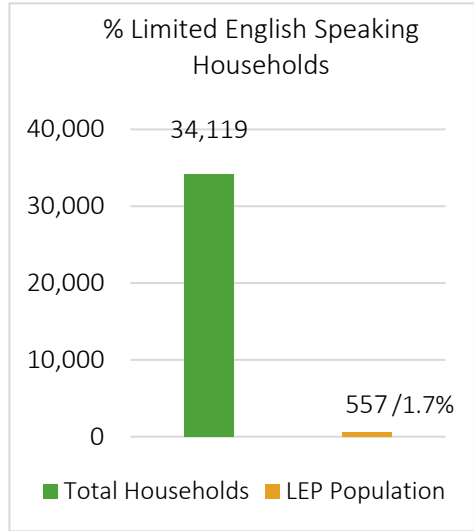

## Glynn County, Georgia

The total population of Glynn County, Georgia is **85,292**.

### GENDER

53% 47%

### DISABILITY

15% of the population in Glynn County is living with a disability. That amounts to 12,836 individuals.

### PERCENTAGE LEP HOUSEHOLDS