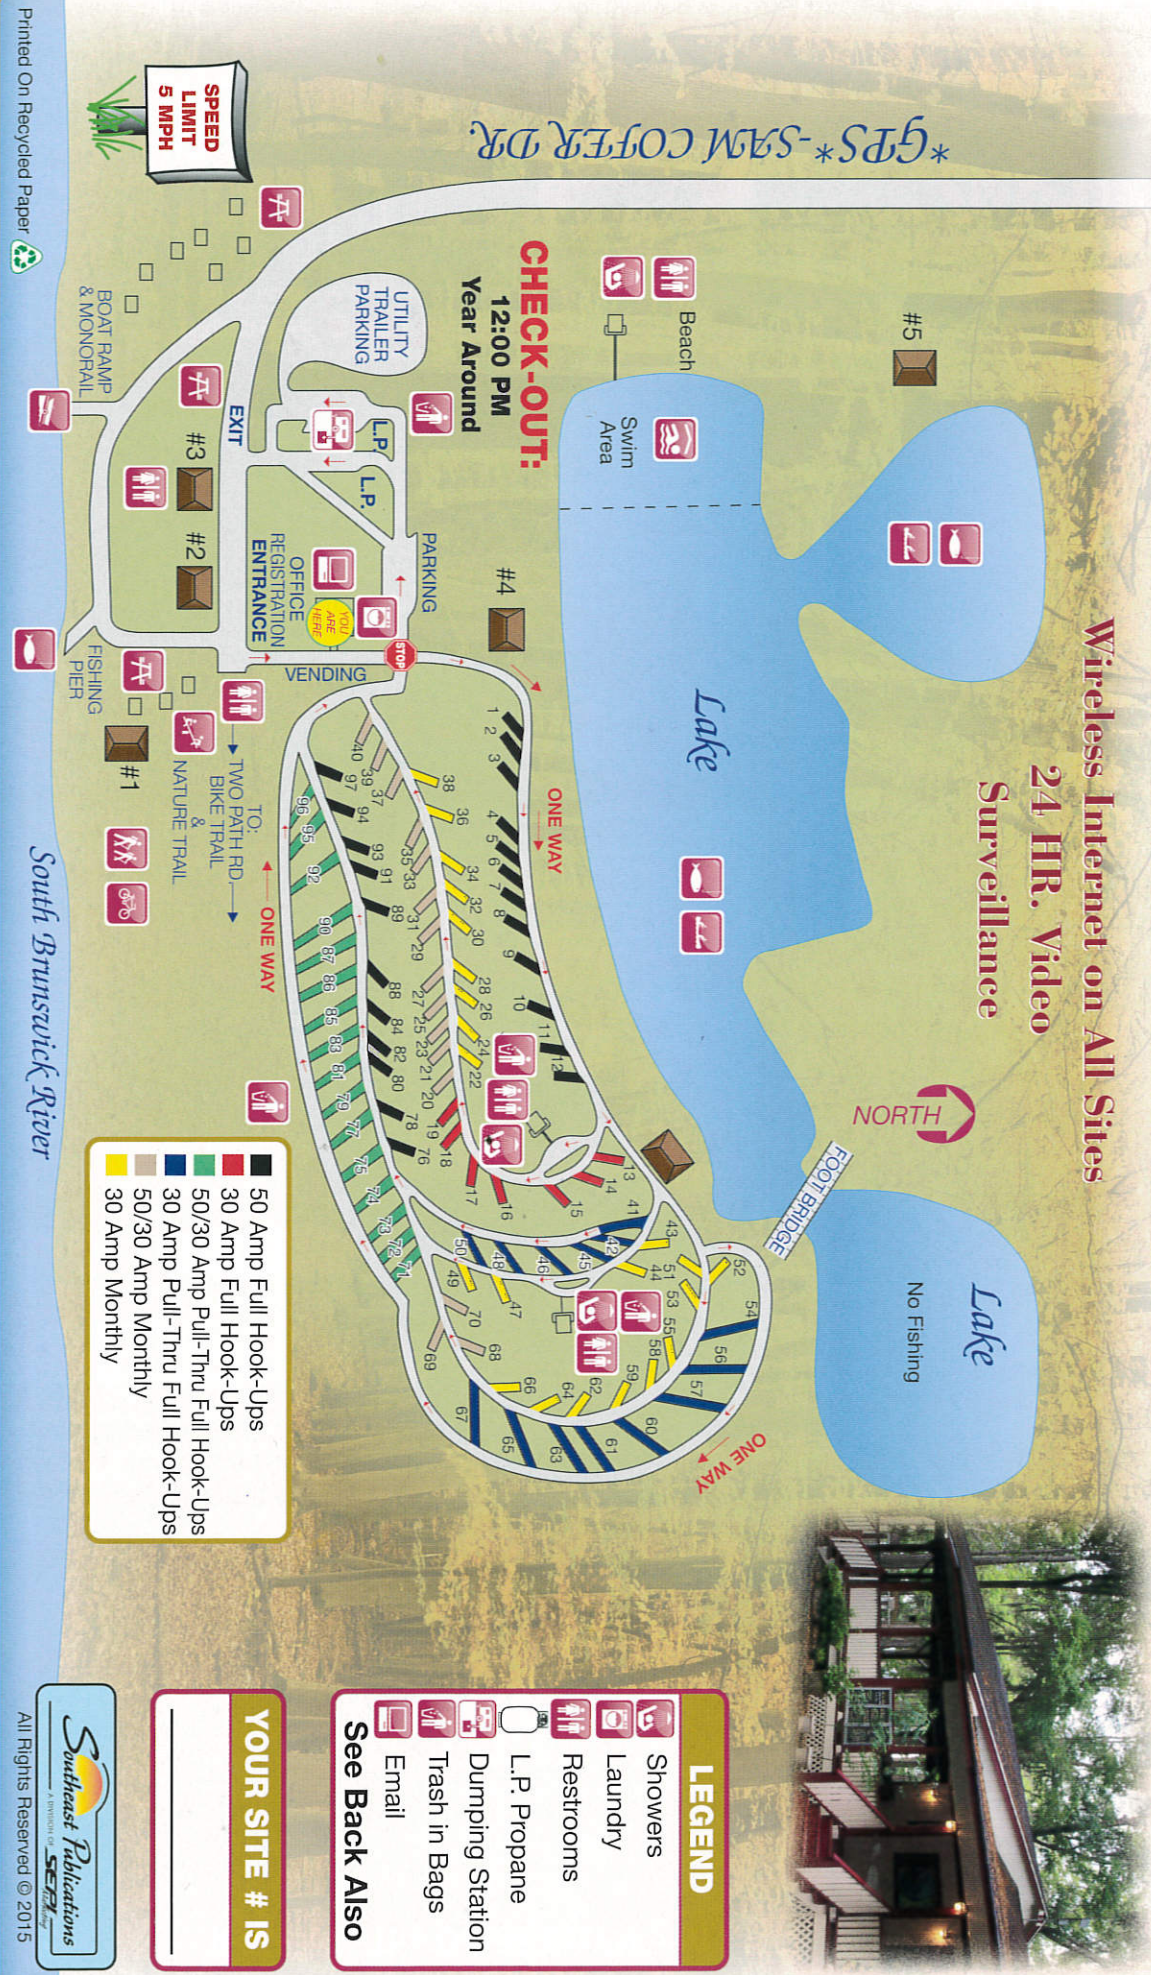

BLYTHER ISLAND REGIONAL PARK CAMPGROUND

6616 Blythe Island Hwy. • Brunswick, GA 31523 • Glynn County
[www.glynncounty.org/departments/parks & recreation](http://www.glynncounty.org/departments/parks&recreation) (912) 279-2812 • 1-800-343-7855

Wireless Internet on All Sites
 24 HR. Video Surveillance

GPS-SAM COFFER DR.

- 50 Amp Full Hook-Ups
- 30 Amp Full Hook-Ups
- 50/30 Amp Pull-Thru Full Hook-Ups
- 30 Amp Pull-Thru Full Hook-Ups
- 50/30 Amp Monthly
- 30 Amp Monthly

LEGEND

- Showers
- Laundry
- Restrooms
- L.P. Propane
- Dumping Station
- Trash in Bags
- Email

See Back Also

YOUR SITE # IS